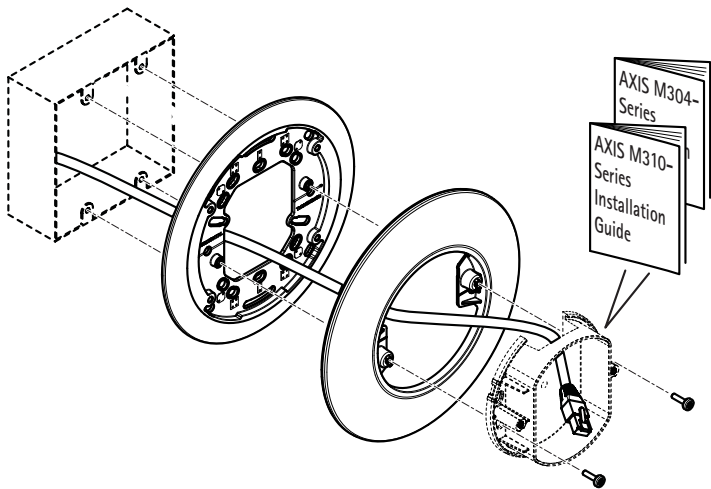

AXIS T94B02M J-Box/Gang Box Plate

Installation Guide

1.0 Nm
(0.7 lb ft)

Installation Guide
AXIS T94B02M J-Box/Gang Box Plate
© Axis Communications AB, 2016

Ver. M1.1
Date: February 2016
Part No. 1574437