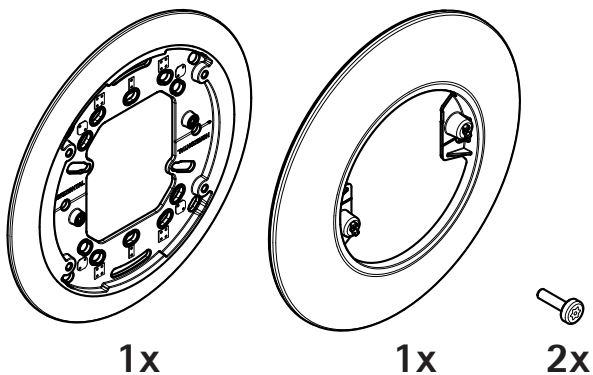

AXIS T94B02M J-Box/Gang Box Plate

Installation Guide

1.0 Nm
(0.7 lb ft)

Installation Guide
AXIS T94B02M J-Box/Gang Box Plate
© Axis Communications AB, 2016

Ver. M1.1
Date: February 2016
Part No. 1574437