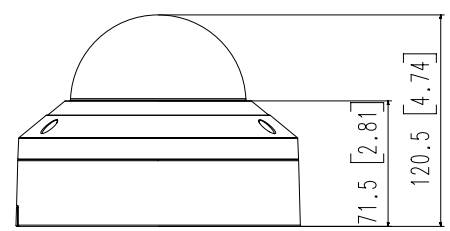

Mechanical

Color / Material	Silver / Stainless(SUS316L)
Product Dimensions / Weight	Ø160x120.5mm(Ø6.38x4.74") / 2.8kg (6.17lb)

- The latest product information / specification can be found at hanwha-security.com
- Design and specifications are subject to change without notice.
- Wisenet is the proprietary brand of Hanwha Techwin, formerly known as Samsung Techwin.

Ø 162 [6.38]

4	파생 MODEL3	XNV-8080RSA
3	파생 MODEL2	XNV-6080RSA
2	파생 MODEL1	XNV-8080RS
1	BASIC MODEL	'18.05.08
No.	MODEL NAME	XNV-6080RS
Unit:mm[inch]		SCALE:1/1
Hanwha Techwin		