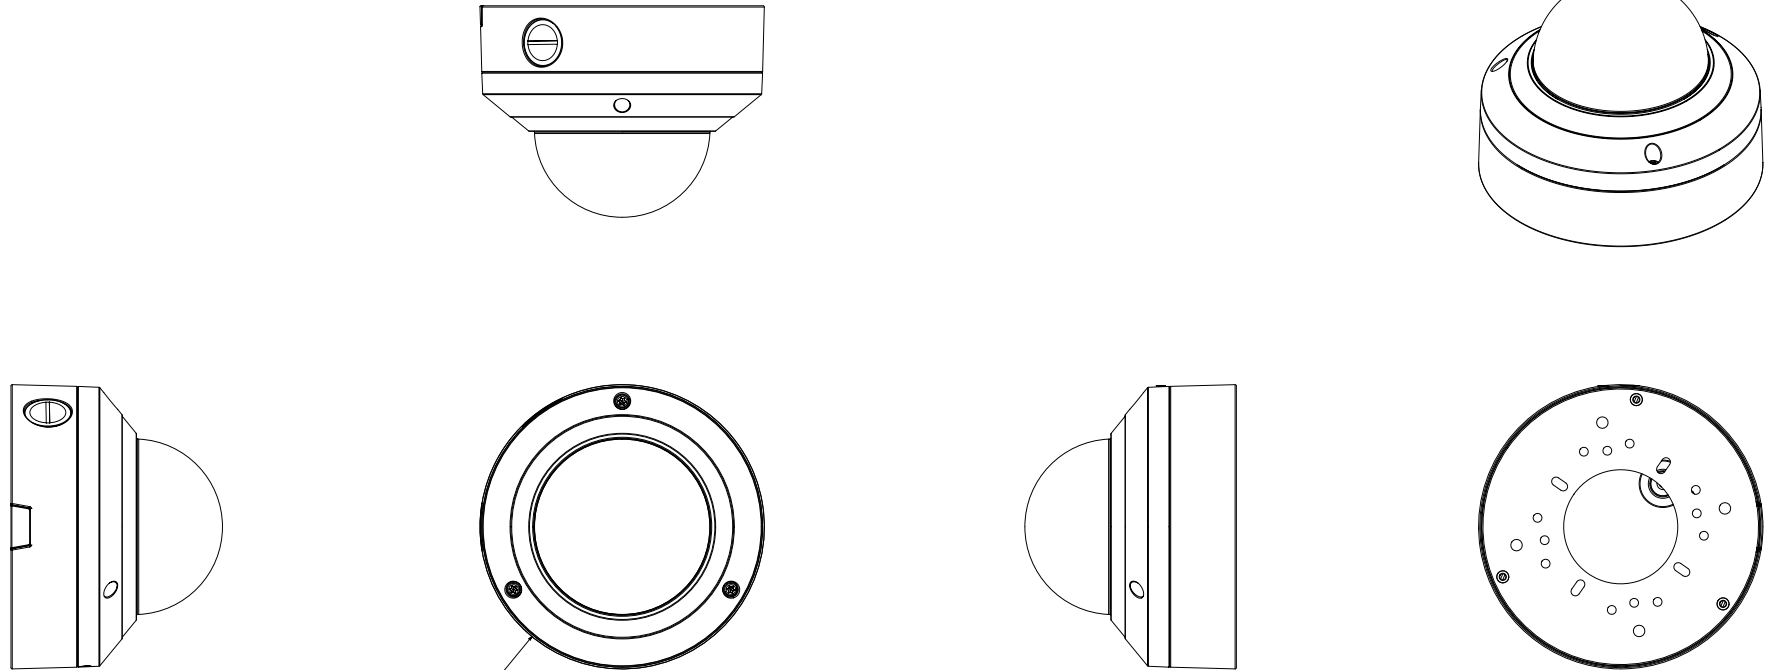

Ø 162 [6.38]